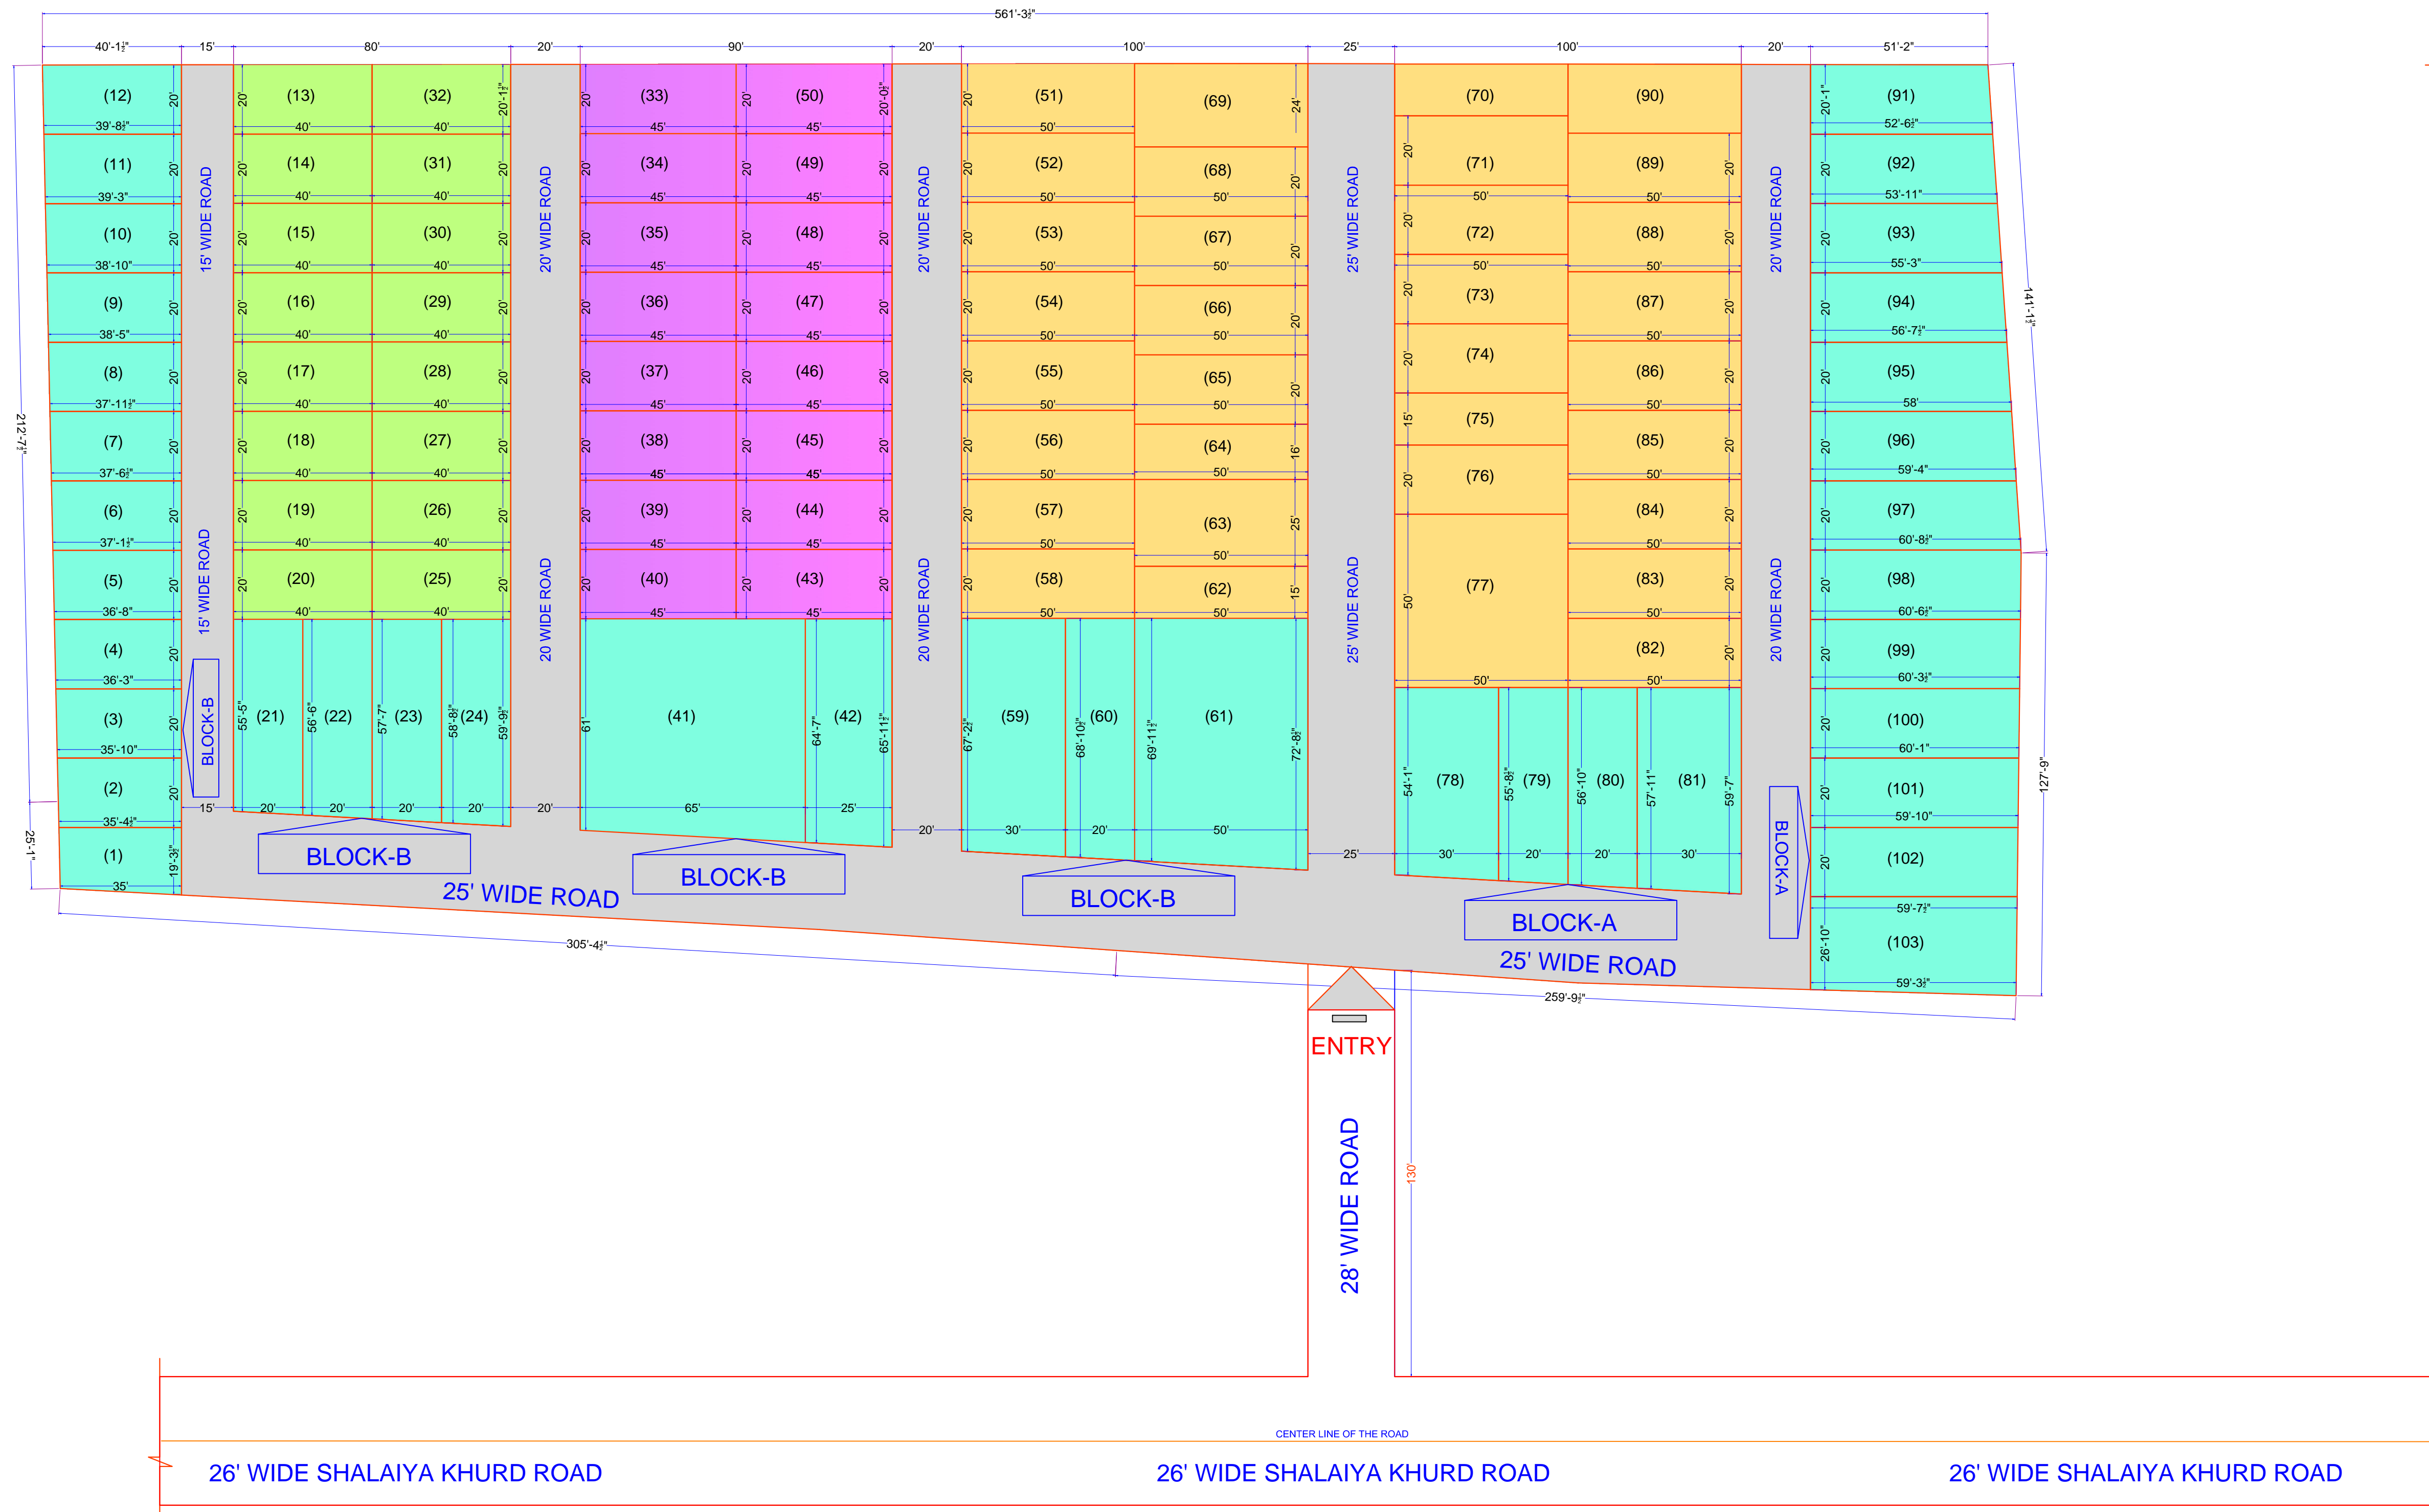

MANTHAN SMART CITY

ADDRESS- ARAZI NO.-431 (K), VILL- SHALAIYA KHURD , KOHRAR DISTRICT- PRAYAGRAJ.

KOHDAR TO KHEERI ROAD

KOHDAR TO KHEERI ROAD

CENTER LINE OF THE ROAD

26' WIDE SHALAIYA KHURD ROAD

26' WIDE SHALAIYA KHURD ROAD

26' WIDE SHALAIYA KHURD ROAD

LEGEND			
PLOT SIZE	COLOUR TYPE	PLOT SIZE	COLOUR TYPE
20'X40'		20'X50'	
20'X45'		OTHER'S	